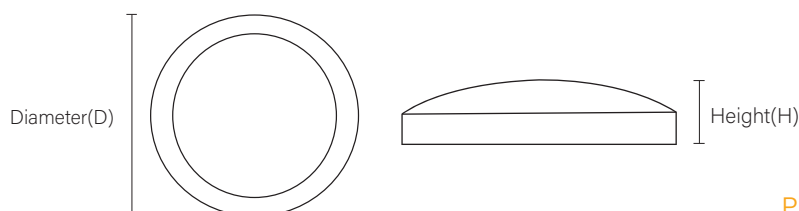

POLY

LED Bulkhead Lights

PLYXXXXXXXXXXXXXXXXXX

7299XXXXX- Ordering Code

General Information

Mounting Type
Surface
Product Type
LED Bulkhead
IP Rating
IP65
Housing Type
Polycarbonate
LED Binning
McAdam<5
Housing Color
White PC Housing
Input Supply
AC 220-240V, 50/60Hz
Control Gear
Tridonic/Vossloh Schwabe
Control Type
On/Off
Output Power
Refer Available Power options
Fitting Lumens
100lm/W ± 10%
Beam Angle
Wide Beam 110°
Primary Optics
NA
Secondary Optics
Opal Diffuser
Lumen output
1500-2000lms
Vandal proof
Yes
Mounting height
<4mtrs
Chip Family
Osram
CCT
Refer available CCTs
Lifetime
50000H
CRI
80
Length
Refer Dimensional table
Height
Refer Dimensional table

Description

Circular surface-mounted weather-proof luminaire For wall or ceiling mounting. With opal polycarbonate diffuser, impact resistant. With finely structured attractive glossy decorative surface. Circular diffuser, spherical, especially dimensionally stable. Luminaire diameter Ø 220 and 320 mm, luminaire height 90 & 105mm respectively. Permissible ambient temperature (ta): - +55 °C. IP65, impact resistance level IK10, switchable. The luminaire complies with the fundamental requirements of basic lighting standards

Application Areas

Stairways, Balcony, Patio Spaces, Corridors

Dimensional Details

Photometric Diagram

Dimensional table

1500lms	D:220mm, H: 90mm
2000lms	D:320mm, H: 105mm

Available CCTS

3000K	30K
4000K	40K
6500K	65K