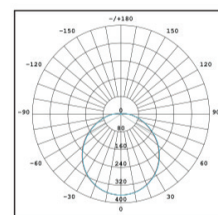

POLY

LED Bulkhead Lights

PLYXXXXXXXXXXXXXXXXXX

7299XXXXX- Ordering Code

General Information

Mounting Type
Surface
Product Type
LED Bulkhead
IP Rating
IP65
Housing Type
Polycarbonate
LED Binning
McAdam<5
Housing Color
White PC Housing
Input Supply
AC 220-240V, 50/60Hz
Control Gear
Tridonic/Vossloh Schwabe
Control Type
On/Off
Output Power
Refer Available Power options
Fitting Lumens
100lm/W ± 10%
Beam Angle
Wide Beam 110°
Primary Optics
NA
Secondary Optics
Opal Diffuser
Lumen output
1500-2000lms
Vandal proof
Yes
Mounting height
<4mtrs
Chip Family
Osram
CCT
Refer available CCTs
Lifetime
50000H
CRI
80
Length
Refer Dimensional table
Height
Refer Dimensional table

Description

Circular surface-mounted weather-proof luminaire For wall or ceiling mounting. With opal polycarbonate diffuser, impact resistant. With finely structured attractive glossy decorative surface. Circular diffuser, spherical, especially dimensionally stable. Luminaire diameter Ø 220 and 320 mm, luminaire height 90 & 105mm respectively. Permissible ambient temperature (ta): - +55 °C. IP65, impact resistance level IK10, switchable. The luminaire complies with the fundamental requirements of basic lighting standards

Application Areas

Stairways, Balcony, Patio Spaces, Corridors

Dimensional Details

Photometric Diagram

Dimensional table

1500lms	D:220mm, H: 90mm
2000lms	D:320mm, H: 105mm

Available CCTS

3000K	30K
4000K	40K
6500K	65K