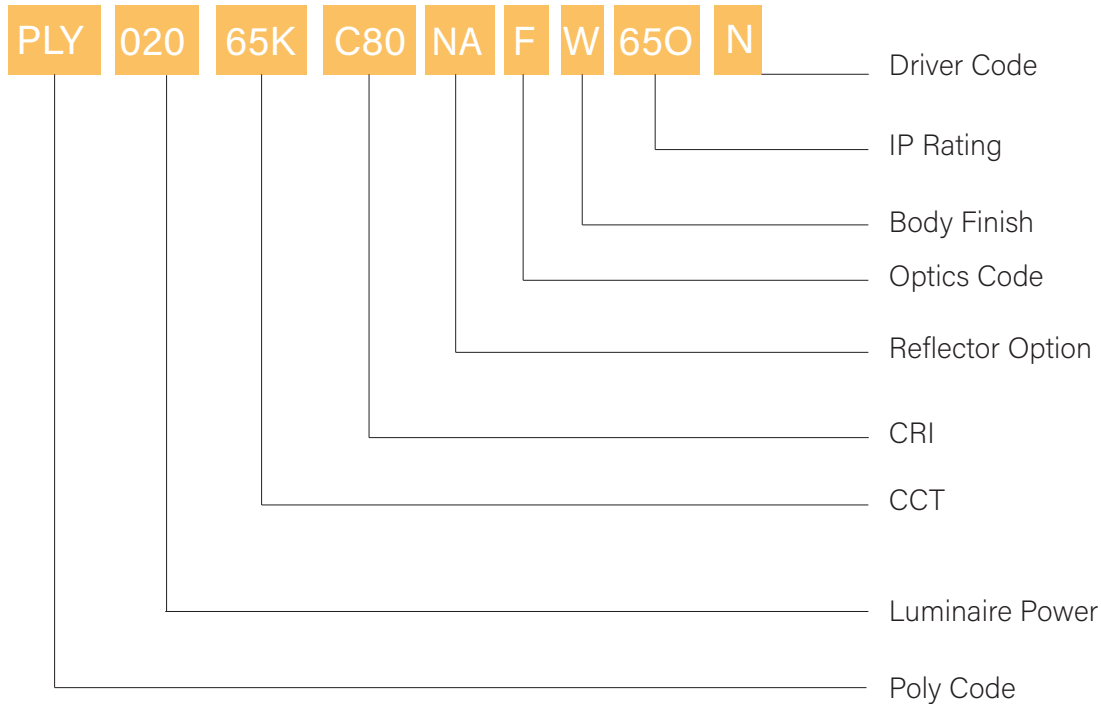

Product combinations along with their Ordering codes

Alpha Numeric Code	CCT	Control Type	Lumens	IP Rating	Ordering Code
POLY 15W					
PLY01530KC80NAFW65ON	3000K	On/Off	1500lms	IP65	729900001
PLY01540KC80NAFW65ON	4000K	On/Off	1500lms	IP65	729900002
PLY01565KC80NAFW65ON	6500K	On/Off	1500lms	IP65	729900003
POLY 20W					
PLY02030KC80NAFW65ON	3000K	On/Off	2000lms	IP65	729900004
PLY02040KC80NAFW65ON	4000K	On/Off	2000lms	IP65	729950005
PLY02065KC80NAFW65ON	6500K	On/Off	2000lms	IP65	729900006

Specification Code Details

Customise your product according to your requirement from our website www.oxbridgelighting.com
Refer Instruction Manual for detailed Installation Procedure