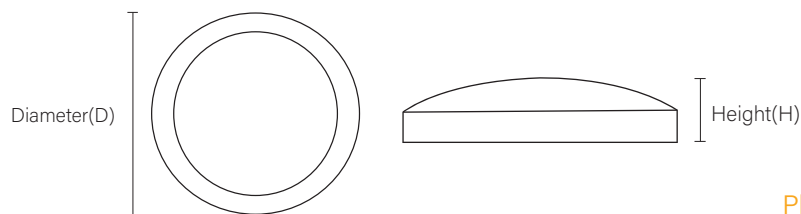

POLY

LED Bulkhead Lights

PLY02065KC80NAFW65ON

729900006- Ordering Code

General Information

Mounting Type
Surface
Product Type
LED Bulkhead
IP Rating
IP65
Housing Type
Polycarbonate
LED Binning
McAdam<5
Housing Color
White PC Housing
Input Supply
AC 220-240V, 50/60Hz
Control Gear
Tridonic/Vossloh Schwabe
Control Type
On/Off
Output Power
20W
Fitting Lumens
100lm/W ± 10%
Beam Angle
Wide Beam 110°
Primary Optics
NA
Secondary Optics
Opal Diffuser
Lumen output
2000lms ± 10%
Vandal proof
Yes
Mounting height
<4mtrs
Chip Family
Osram
CCT
6500K
Lifetime
50000H
CRI
80
Length
Refer Dimensional table
Height
Refer Dimensional table

Description

Circular surface-mounted weather-proof luminaire For wall or ceiling mounting. With opal polycarbonate diffuser, impact resistant. With finely structured attractive glossy decorative surface. Circular diffuser, spherical, especially dimensionally stable. Luminaire diameter Ø 220 and 320 mm, luminaire height 90 & 105mm respectively. Permissible ambient temperature (ta): - +55 °C. IP65, impact resistance level IK10, switchable. The luminaire complies with the fundamental requirements of basic lighting standards

Application Areas

Stairways, Balcony, Patio Spaces, Corridors

Dimensional Details

Dimensional table

1500lms	D:220mm, H: 90mm
2000lms	D:320mm, H: 105mm

Photometric Diagram

Available CCTS

3000K	30K
4000K	40K
6500K	65K