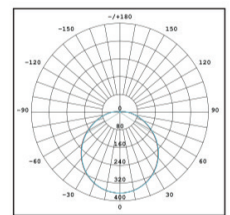

Description

Circular surface-mounted weather-proof luminaire For wall or ceiling mounting. With opal polycarbonate diffuser, impact resistant. With finely structured attractive glossy decorative surface. Circular diffuser, spherical, especially dimensionally stable. Luminaire diameter Ø 220 and 320 mm, luminaire height 90 & 105mm respectively. Permissible ambient temperature (ta): - +55 °C. IP65, impact resistance level IK10, switchable. The luminaire complies with the fundamental requirements of basic lighting standards

Application Areas

Stairways, Balcony, Patio Spaces, Corridors

Dimensional Details

Dimensional table

1500lms	D:220mm, H: 90mm
2000lms	D:320mm, H: 105mm

Photometric Diagram

Available CCTS

3000K	30K
4000K	40K
6500K	65K