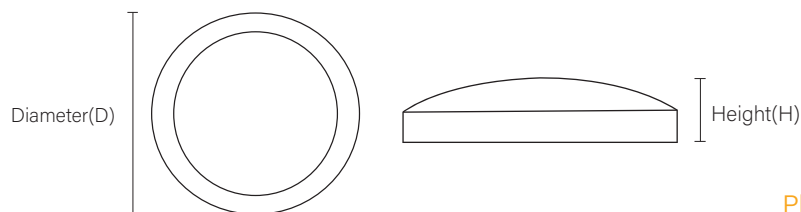

## General Information

Mounting Type
Surface
Product Type
LED Bulkhead
IP Rating
IP65
Housing Type
Polycarbonate
LED Binning
McAdam<5
Housing Color
White PC Housing
Input Supply
AC 220-240V, 50/60Hz
Control Gear
Tridonic/Vossloh Schwabe
Control Type
On/Off
Output Power
20W
Fitting Lumens
100lm/W ± 10%
Beam Angle
Wide Beam 110°
Primary Optics
NA
Secondary Optics
Opal Diffuser
Lumen output
2000lms ± 10%
Vandal proof
Yes
Mounting height
<4mtrs
Chip Family
Osram
CCT
4000K
Lifetime
50000H
CRI
80
Length
Refer Dimensional table
Height
Refer Dimensional table

## Description

Circular surface-mounted weather-proof luminaire For wall or ceiling mounting. With opal polycarbonate diffuser, impact resistant. With finely structured attractive glossy decorative surface. Circular diffuser, spherical, especially dimensionally stable. Luminaire diameter Ø 220 and 320 mm, luminaire height 90 & 105mm respectively. Permissible ambient temperature (ta): - +55 °C. IP65, impact resistance level IK10, switchable. The luminaire complies with the fundamental requirements of basic lighting standards

## Dimensional Details

## Dimensional table

1500lms	D:220mm, H: 90mm
2000lms	D:320mm, H: 105mm