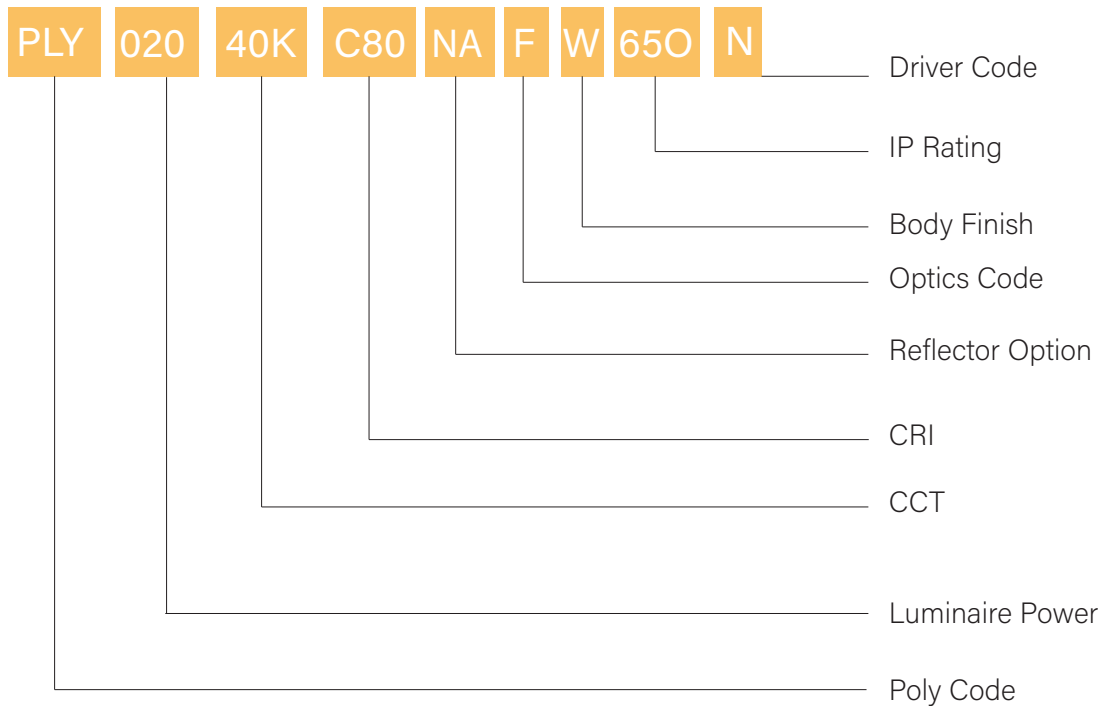

Product combinations along with their Ordering codes

Alpha Numeric Code	CCT	Control Type	Lumens	IP Rating	Ordering Code
POLY 15W					
PLY01530KC80NAFW65ON	3000K	On/Off	1500lms	IP65	729900001
PLY01540KC80NAFW65ON	4000K	On/Off	1500lms	IP65	729900002
PLY01565KC80NAFW65ON	6500K	On/Off	1500lms	IP65	729900003
POLY 20W					
PLY02030KC80NAFW65ON	3000K	On/Off	2000lms	IP65	729900004
PLY02040KC80NAFW65ON	4000K	On/Off	2000lms	IP65	729950005
PLY02065KC80NAFW65ON	6500K	On/Off	2000lms	IP65	729900006

Specification Code Details

Customise your product according to your requirement from our website www.oxbridgelighting.com

Refer Instruction Manual for detailed Installation Procedure