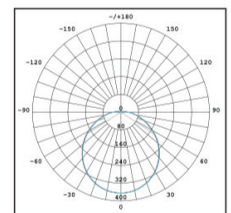

Photometric Diagram