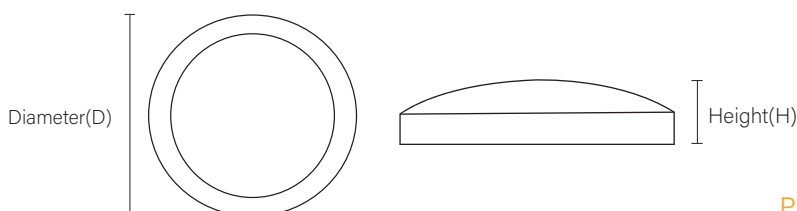

POLY

LED Bulkhead Lights

PLY02030KC80NAFW65ON

729900004- Ordering Code

General Information

Mounting Type
Surface
Product Type
LED Bulkhead
IP Rating
IP65
Housing Type
Polycarbonate
LED Binning
McAdam<5
Housing Color
White PC Housing
Input Supply
AC 220-240V, 50/60Hz
Control Gear
Tridonic/Vossloh Schwabe
Control Type
On/Off
Output Power
20W
Fitting Lumens
100lm/W ± 10%
Beam Angle
Wide Beam 110°
Primary Optics
NA
Secondary Optics
Opal Diffuser
Lumen output
2000lms ± 10%
Vandal proof
Yes
Mounting height
<4mtrs
Chip Family
Osram
CCT
3000K
Lifetime
50000H
CRI
80
Length
Refer Dimensional table
Height
Refer Dimensional table

Description

Circular surface-mounted weather-proof luminaire For wall or ceiling mounting. With opal polycarbonate diffuser, impact resistant. With finely structured attractive glossy decorative surface. Circular diffuser, spherical, especially dimensionally stable. Luminaire diameter Ø 220 and 320 mm, luminaire height 90 & 105mm respectively. Permissible ambient temperature (ta): - +55 °C. IP65, impact resistance level IK10, switchable. The luminaire complies with the fundamental requirements of basic lighting standards

Application Areas

Stairways, Balcony, Patio Spaces, Corridors

Dimensional Details

Dimensional table

1500lms	D:220mm, H: 90mm
2000lms	D:320mm, H: 105mm

Photometric Diagram

Available CCTS

3000K	30K
4000K	40K
6500K	65K