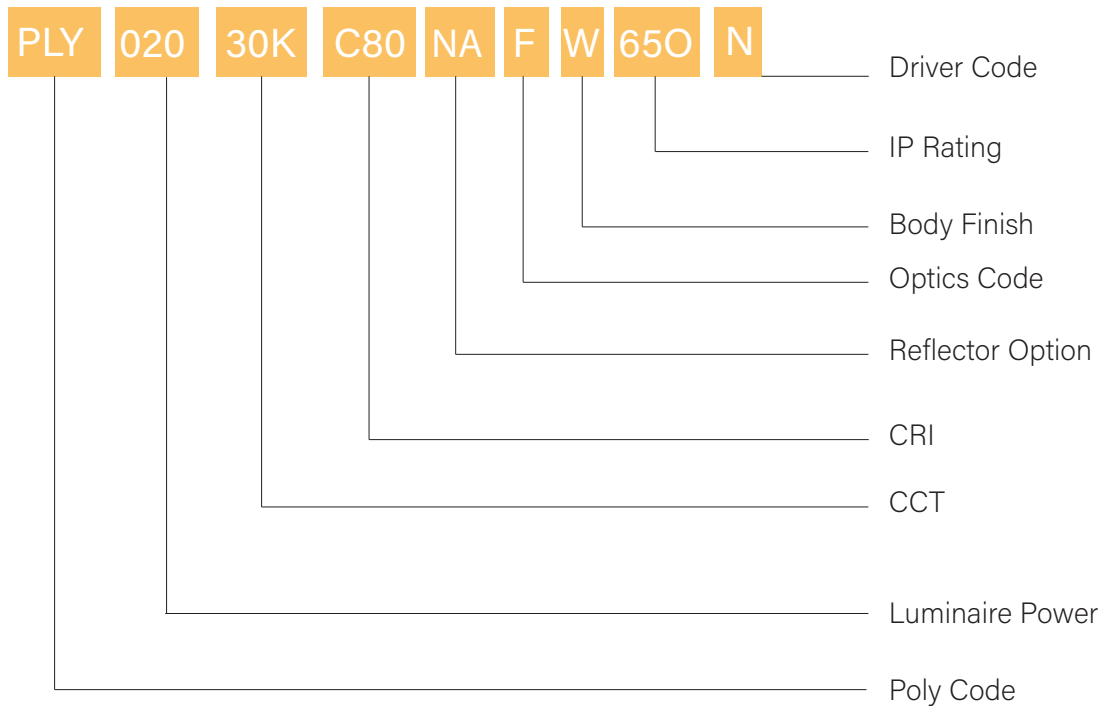

Product combinations along with their Ordering codes

Alpha Numeric Code	CCT	Control Type	Lumens	IP Rating	Ordering Code
POLY 15W					
PLY01530KC80NAFW65ON	3000K	On/Off	1500lms	IP65	729900001
PLY01540KC80NAFW65ON	4000K	On/Off	1500lms	IP65	729900002
PLY01565KC80NAFW65ON	6500K	On/Off	1500lms	IP65	729900003
POLY 20W					
PLY02030KC80NAFW65ON	3000K	On/Off	2000lms	IP65	729900004
PLY02040KC80NAFW65ON	4000K	On/Off	2000lms	IP65	729950005
PLY02065KC80NAFW65ON	6500K	On/Off	2000lms	IP65	729900006

Specification Code Details

Customise your product according to your requirement from our website www.oxbridgelighting.com

Refer Instruction Manual for detailed Installation Procedure