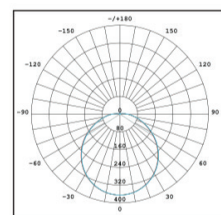

Description

Circular surface-mounted weather-proof luminaire For wall or ceiling mounting. With opal polycarbonate diffuser, impact resistant. With finely structured attractive glossy decorative surface. Circular diffuser, spherical, especially dimensionally stable. Luminaire diameter Ø 220 and 320 mm, luminaire height 90 & 105mm respectively. Permissible ambient temperature (ta): - +55 °C. IP65, impact resistance level IK10, switchable. The luminaire complies with the fundamental requirements of basic lighting standards

Application Areas

Stairways, Balcony, Patio Spaces, Corridors

Dimensional Details

Dimensional table

1500lms	D:220mm, H: 90mm
2000lms	D:320mm, H: 105mm

Photometric Diagram

Available CCTS

3000K	30K
4000K	40K
6500K	65K