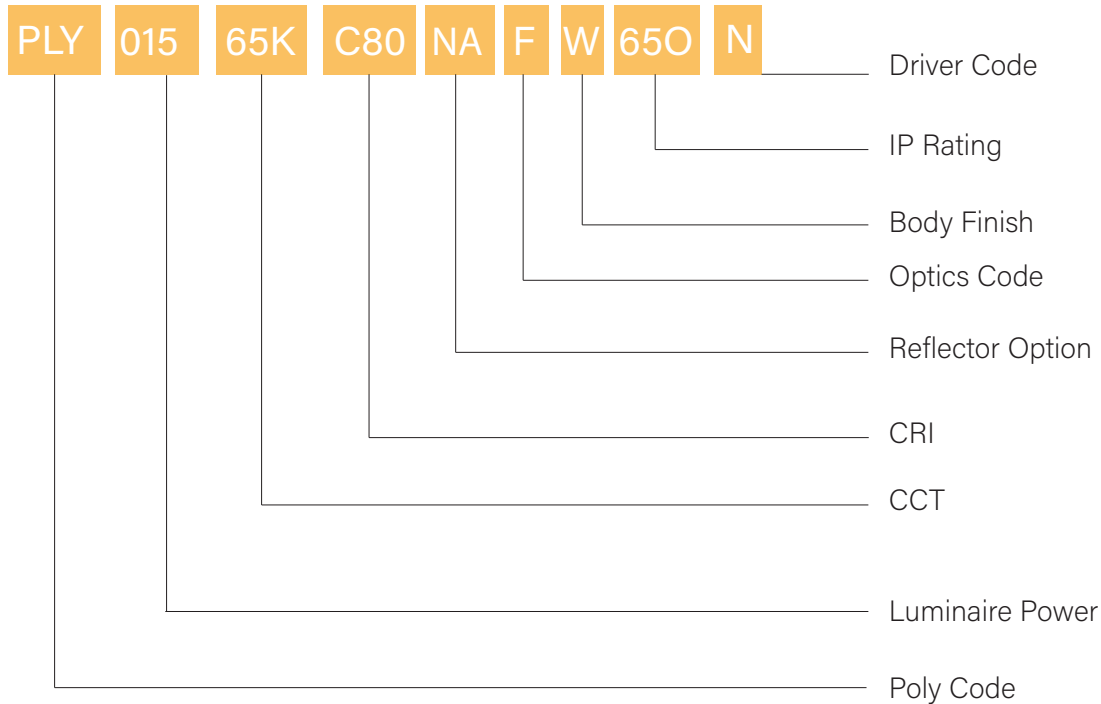

Product combinations along with their Ordering codes

Alpha Numeric Code	CCT	Control Type	Lumens	IP Rating	Ordering Code
POLY 15W					
PLY01530KC80NAFW65ON	3000K	On/Off	1500lms	IP65	729900001
PLY01540KC80NAFW65ON	4000K	On/Off	1500lms	IP65	729900002
PLY01565KC80NAFW65ON	6500K	On/Off	1500lms	IP65	729900003
POLY 20W					
PLY02030KC80NAFW65ON	3000K	On/Off	2000lms	IP65	729900004
PLY02040KC80NAFW65ON	4000K	On/Off	2000lms	IP65	729950005
PLY02065KC80NAFW65ON	6500K	On/Off	2000lms	IP65	729900006

Specification Code Details

Customise your product according to your requirement from our website www.oxbridgelighting.com

Refer Instruction Manual for detailed Installation Procedure