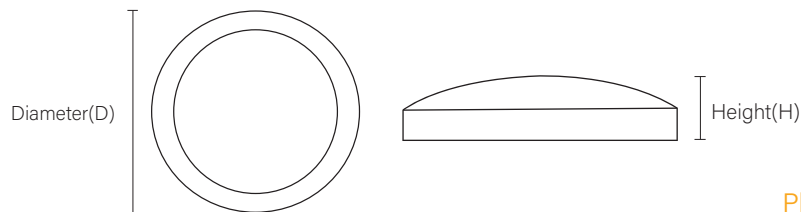

## General Information

Mounting Type
Surface
Product Type
LED Bulkhead
IP Rating
IP65
Housing Type
Polycarbonate
LED Binning
McAdam<5
Housing Color
White PC Housing
Input Supply
AC 220-240V, 50/60Hz
Control Gear
Tridonic/Vossloh Schwabe
Control Type
On/Off
Output Power
15W
Fitting Lumens
100lm/W ± 10%
Beam Angle
Wide Beam 110°
Primary Optics
NA
Secondary Optics
Opal Diffuser
Lumen output
1500lms ± 10%
Vandal proof
Yes
Mounting height
<4mtrs
Chip Family
Osram
CCT
6500K
Lifetime
50000H
CRI
80
Length
Refer Dimensional table
Height
Refer Dimensional table

## Description

Circular surface-mounted weather-proof luminaire For wall or ceiling mounting. With opal polycarbonate diffuser, impact resistant. With finely structured attractive glossy decorative surface. Circular diffuser, spherical, especially dimensionally stable. Luminaire diameter Ø 220 and 320 mm, luminaire height 90 & 105mm respectively. Permissible ambient temperature (ta): - +55 °C. IP65, impact resistance level IK10, switchable. The luminaire complies with the fundamental requirements of basic lighting standards

## Dimensional Details

## Dimensional table

1500lms	D:220mm, H: 90mm
2000lms	D:320mm, H: 105mm