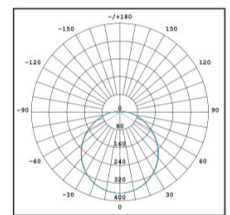

Photometric Diagram