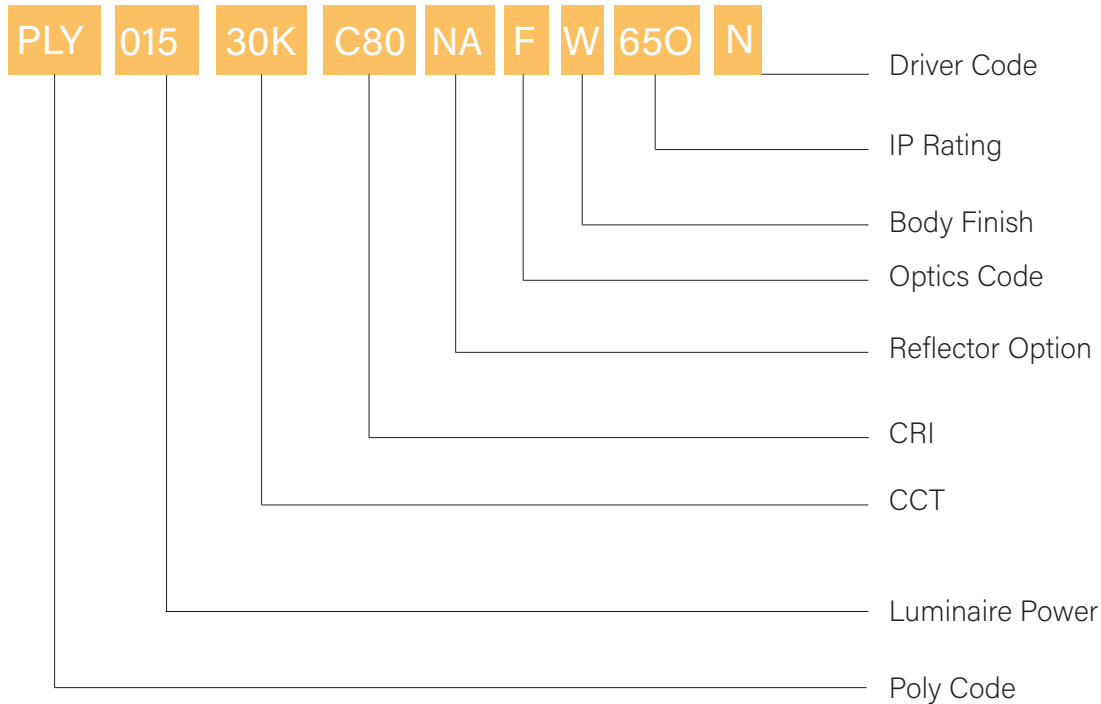

Product combinations along with their Ordering codes

Alpha Numeric Code	CCT	Control Type	Lumens	IP Rating	Ordering Code
POLY 15W					
PLY01530KC80NAFW65ON	3000K	On/Off	1500lms	IP65	729900001
PLY01540KC80NAFW65ON	4000K	On/Off	1500lms	IP65	729900002
PLY01565KC80NAFW65ON	6500K	On/Off	1500lms	IP65	729900003
POLY 20W					
PLY02030KC80NAFW65ON	3000K	On/Off	2000lms	IP65	729900004
PLY02040KC80NAFW65ON	4000K	On/Off	2000lms	IP65	729950005
PLY02065KC80NAFW65ON	6500K	On/Off	2000lms	IP65	729900006

Specification Code Details

Customise your product according to your requirement from our website www.oxbridgelighting.com

Refer Instruction Manual for detailed Installation Procedure