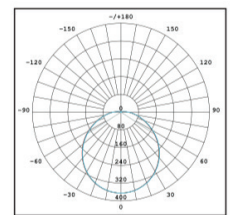

Description

Circular surface-mounted weather-proof luminaire For wall or ceiling mounting. With opal polycarbonate diffuser, impact resistant. With finely structured attractive glossy decorative surface. Circular diffuser, spherical, especially dimensionally stable. Luminaire diameter Ø 220 and 320 mm, luminaire height 90 & 105mm respectively. Permissible ambient temperature (ta): - +55 °C. IP65, impact resistance level IK10, switchable. The luminaire complies with the fundamental requirements of basic lighting standards

Application Areas

Stairways, Balcony, Patio Spaces, Corridors

Dimensional Details

Dimensional table

1500lms	D:220mm, H: 90mm
2000lms	D:320mm, H: 105mm

Photometric Diagram

Available CCTS

3000K	30K
4000K	40K
6500K	65K