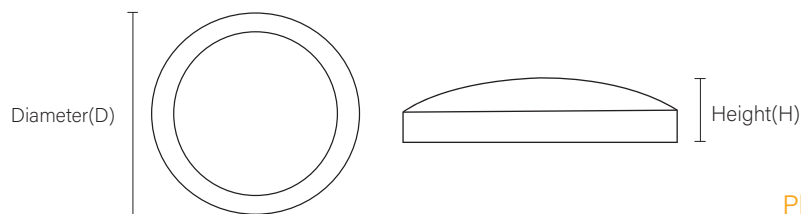

POLY

LED Bulkhead Lights

PLY01530KC80NAFW65ON

729900001- Ordering Code

General Information

Mounting Type
Surface
Product Type
LED Bulkhead
IP Rating
IP65
Housing Type
Polycarbonate
LED Binning
McAdam<5
Housing Color
White PC Housing
Input Supply
AC 220-240V, 50/60Hz
Control Gear
Tridonic/Vossloh Schwabe
Control Type
On/Off
Output Power
15W
Fitting Lumens
100lm/W ± 10%
Beam Angle
Wide Beam 110°
Primary Optics
NA
Secondary Optics
Opal Diffuser
Lumen output
1500lms ± 10%
Vandal proof
Yes
Mounting height
<4mtrs
Chip Family
Osram
CCT
3000K
Lifetime
50000H
CRI
80
Length
Refer Dimensional table
Height
Refer Dimensional table

Description

Circular surface-mounted weather-proof luminaire For wall or ceiling mounting. With opal polycarbonate diffuser, impact resistant. With finely structured attractive glossy decorative surface. Circular diffuser, spherical, especially dimensionally stable. Luminaire diameter Ø 220 and 320 mm, luminaire height 90 & 105mm respectively. Permissible ambient temperature (ta): - +55 °C. IP65, impact resistance level IK10, switchable. The luminaire complies with the fundamental requirements of basic lighting standards

Application Areas

Stairways, Balcony, Patio Spaces, Corridors

Dimensional Details

Dimensional table

1500lms	D:220mm, H: 90mm
2000lms	D:320mm, H: 105mm

Photometric Diagram

Available CCTS

3000K	30K
4000K	40K
6500K	65K