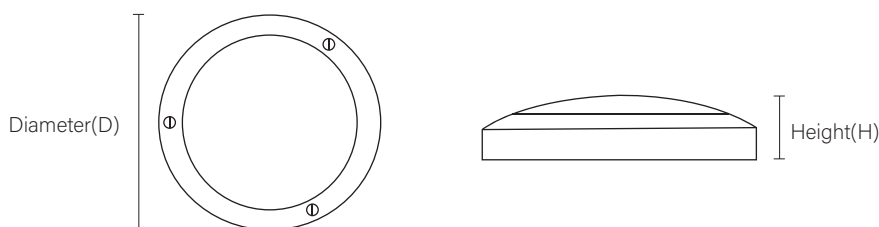

Dimensional Details

Dimensional table

1500lms	D:223mm, H: 70mm
2000lms	D:275mm, H: 70mm
3500lms	D:275mm, H: 70mm

Available CCTS

3000K	30K
4000K	40K
6500K	65K

Available Power

15W	015
20W	020
35W	035

Available CRI

80 CRI	C80

Driver Options

Switched	N

IP Rating

IP65	650