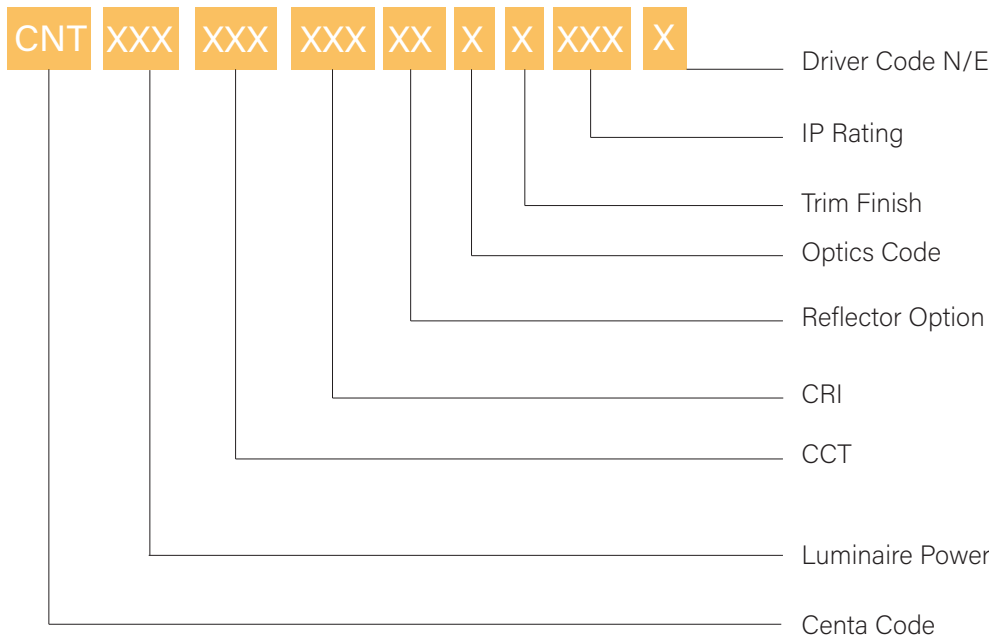

Product combinations along with their Ordering codes

Alpha Numeric Code	CCT	Control Type	Lumens	IP Rating	Ordering Code
CENTA 15W					
CNT01530KC80NAFB65ON	3000K	On/Off	1500lms	IP65	729800001
CNT01540KC80NAFB65ON	4000K	On/Off	1500lms	IP65	729800002
CNT01565KC80NAFB65ON	6500K	On/Off	1500lms	IP65	729800003
CENTA 20W					
CNT02030KC80NAFB65ON	3000K	On/Off	2000lms	IP65	729800004
CNT02040KC80NAFB65ON	4000K	On/Off	2000lms	IP65	729850005
CNT02065KC80NAFB65ON	6500K	On/Off	2000lms	IP65	729800006
CENTA 35W					
CNT03530KC80NAFB65ON	3000K	On/Off	3500lms	IP65	729800007
CNT03540KC80NAFB65ON	4000K	On/Off	3500lms	IP65	729850008
CNT03565KC80NAFB65ON	6500K	On/Off	3500lms	IP65	729800009

Specification Code Details

Grill accesoreis to be ordered additional:

Made in UK

5 Years Warranty