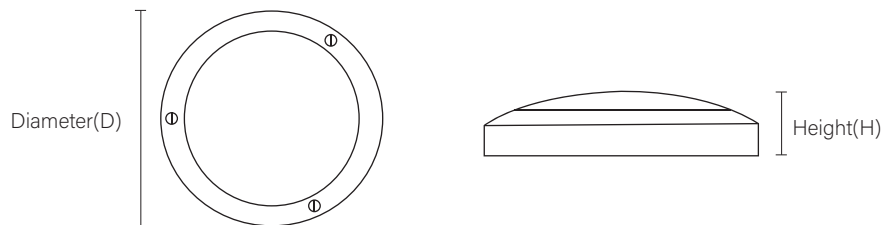

Dimensional Details

Dimensional table

1500lms	D:223mm, H: 70mm
2000lms	D:275mm, H: 70mm
3500lms	D:275mm, H: 70mm

Available CCTS

3000K	30K
4000K	40K
6500K	65K

Available Power

15W	015
20W	020
35W	035

Available CRI

80 CRI	C80

Driver Options

Switched	N

IP Rating

IP65	650