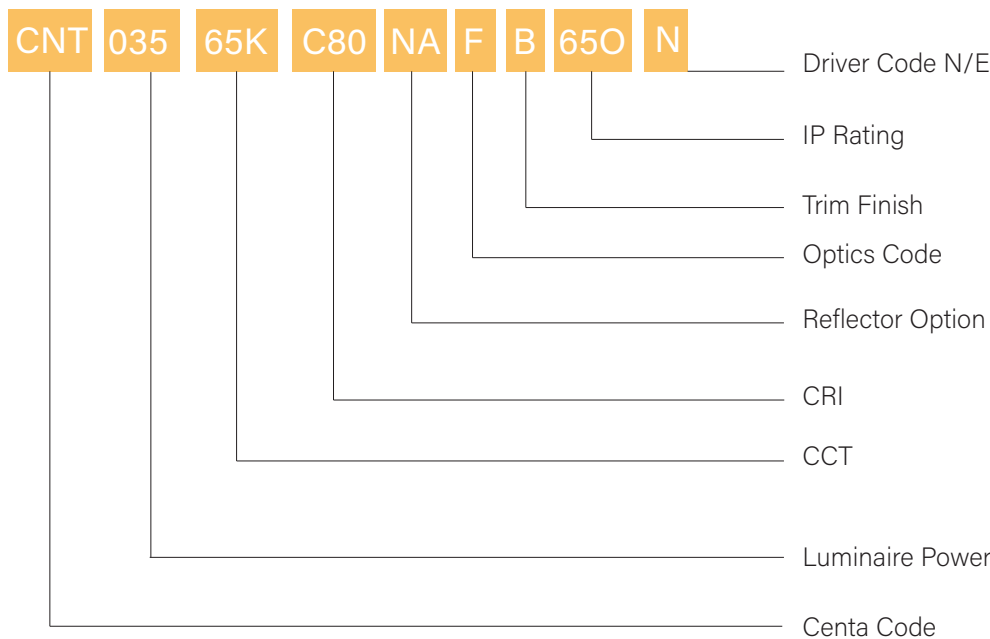

Product combinations along with their Ordering codes

Alpha Numeric Code	CCT	Control Type	Lumens	IP Rating	Ordering Code
CENTA 15W					
CNT01530KC80NAFB65ON	3000K	On/Off	1500lms	IP65	729800001
CNT01540KC80NAFB65ON	4000K	On/Off	1500lms	IP65	729800002
CNT01565KC80NAFB65ON	6500K	On/Off	1500lms	IP65	729800003
CENTA 20W					
CNT02030KC80NAFB65ON	3000K	On/Off	2000lms	IP65	729800004
CNT02040KC80NAFB65ON	4000K	On/Off	2000lms	IP65	729850005
CNT02065KC80NAFB65ON	6500K	On/Off	2000lms	IP65	729800006
CENTA 35W					
CNT03530KC80NAFB65ON	3000K	On/Off	3500lms	IP65	729800007
CNT03540KC80NAFB65ON	4000K	On/Off	3500lms	IP65	729850008
CNT03565KC80NAFB65ON	6500K	On/Off	3500lms	IP65	729800009

Specification Code Details

Grill accessories to be ordered additional:

Made in UK

5 Years Warranty