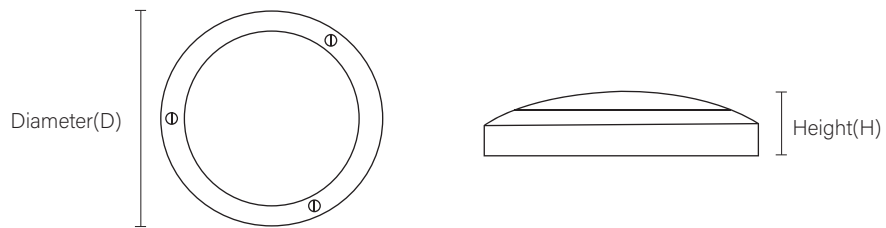

## General Information

Mounting Type
Surface
Product Type
LED Bulkhead
IP Rating
IP65
Housing Type
Die Cast Aluminium
LED Binning
McAdam<5
Housing Color
RAL 9005 Traffic Black
Input Supply
AC 220-240V, 50/60Hz
Control Gear
Tridonic/Vossloh Schwabe
Control Type
On/Off
Output Power
35W
Fitting Lumens
>100lm/W
Beam Angle
Wide Beam 110°
Primary Optics
NA
Secondary Optics
Opal Diffuser
Lumen output
3500lms
Vandal proof
Yes
Anti-corrosion
Yes
Chip Family
Osram
CCT
4000K
Lifetime
50000H
CRI
80
Length
Refer Dimensional table
Height
Refer Dimensional table

## Description

Circular surface-mounted weather-proof luminaire For wall or ceiling mounting. With opal polycarbonate diffuser, impact resistant. With finely structured attractive matt decorative surface. Circular diffuser, spherical, especially dimensionally stable. Luminaire diameter Ø 223 and 275mm, luminaire height 70 mm. Permissible ambient temperature (ta): - +55 °C. IP65, impact resistance level IK10, switchable.The luminaire complies with the fundamental requirements of basic lighting standards

## Dimensional Details

## Dimensional table

1500lms	D:223mm, H: 70mm
2000lms	D:275mm, H: 70mm
3500lms	D:275mm, H: 70mm