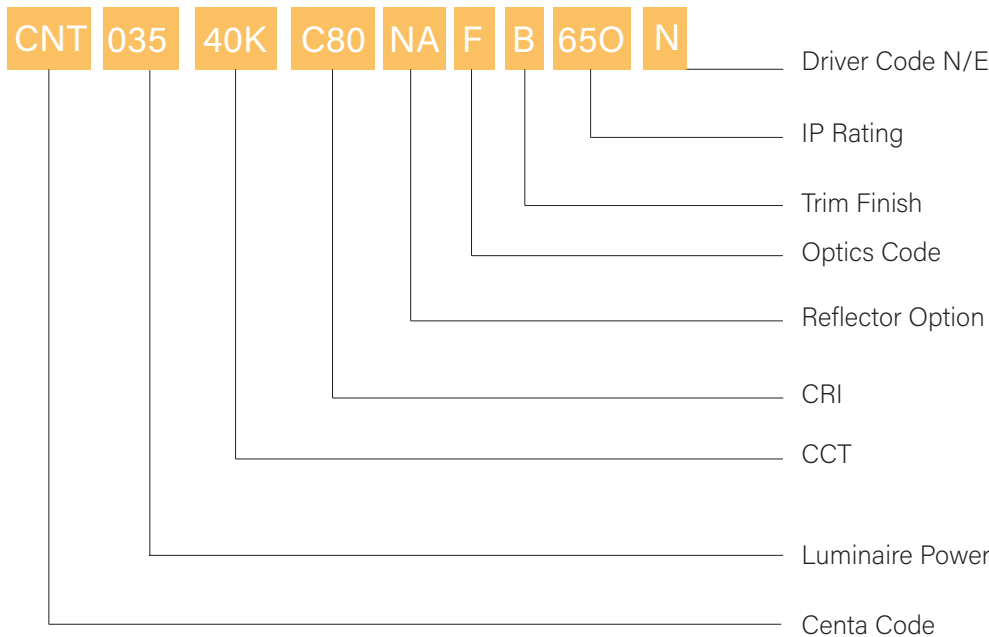

Product combinations along with their Ordering codes

Alpha Numeric Code	CCT	Control Type	Lumens	IP Rating	Ordering Code
CENTA 15W					
CNT01530KC80NAFB65ON	3000K	On/Off	1500lms	IP65	729800001
CNT01540KC80NAFB65ON	4000K	On/Off	1500lms	IP65	729800002
CNT01565KC80NAFB65ON	6500K	On/Off	1500lms	IP65	729800003
CENTA 20W					
CNT02030KC80NAFB65ON	3000K	On/Off	2000lms	IP65	729800004
CNT02040KC80NAFB65ON	4000K	On/Off	2000lms	IP65	729850005
CNT02065KC80NAFB65ON	6500K	On/Off	2000lms	IP65	729800006
CENTA 35W					
CNT03530KC80NAFB65ON	3000K	On/Off	3500lms	IP65	729800007
CNT03540KC80NAFB65ON	4000K	On/Off	3500lms	IP65	729850008
CNT03565KC80NAFB65ON	6500K	On/Off	3500lms	IP65	729800009

Specification Code Details

Grill accesoreis to be ordered additional:

Made in UK

5 Years Warranty