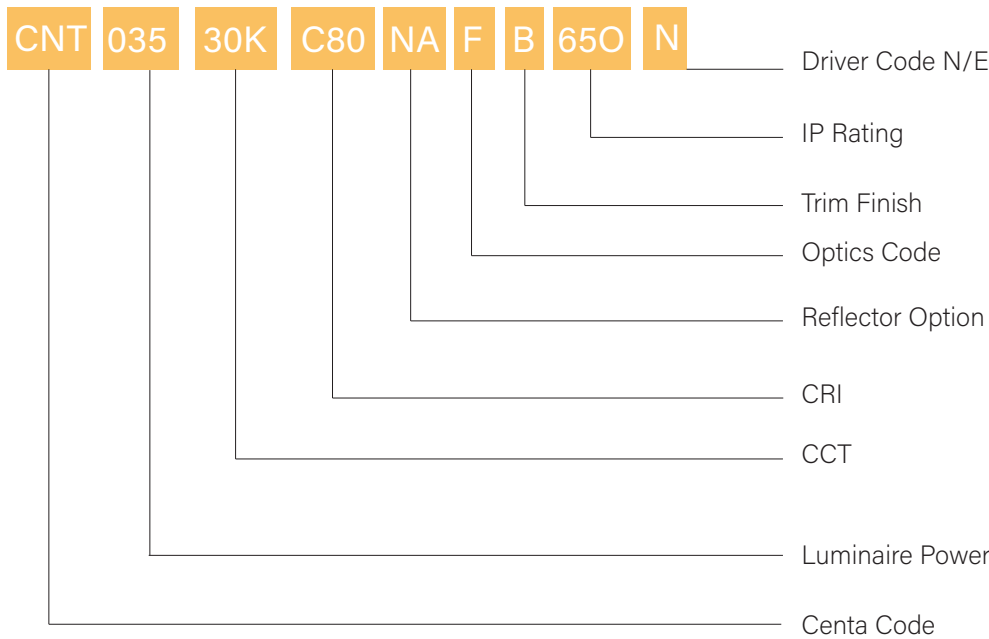

Product combinations along with their Ordering codes

Alpha Numeric Code	CCT	Control Type	Lumens	IP Rating	Ordering Code
CENTA 15W					
CNT01530KC80NAFB65ON	3000K	On/Off	1500lms	IP65	729800001
CNT01540KC80NAFB65ON	4000K	On/Off	1500lms	IP65	729800002
CNT01565KC80NAFB65ON	6500K	On/Off	1500lms	IP65	729800003
CENTA 20W					
CNT02030KC80NAFB65ON	3000K	On/Off	2000lms	IP65	729800004
CNT02040KC80NAFB65ON	4000K	On/Off	2000lms	IP65	729850005
CNT02065KC80NAFB65ON	6500K	On/Off	2000lms	IP65	729800006
CENTA 35W					
CNT03530KC80NAFB65ON	3000K	On/Off	3500lms	IP65	729800007
CNT03540KC80NAFB65ON	4000K	On/Off	3500lms	IP65	729850008
CNT03565KC80NAFB65ON	6500K	On/Off	3500lms	IP65	729800009

Specification Code Details

Grill accessories to be ordered additional:

Made in UK

5 Years Warranty