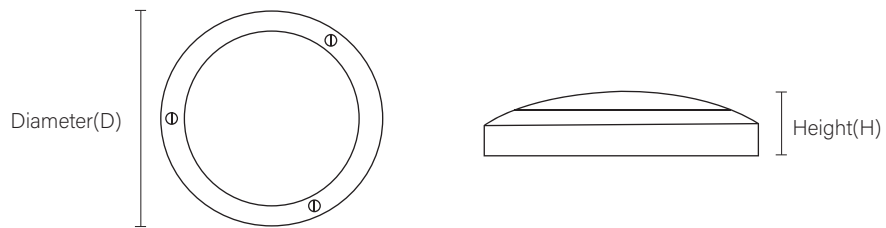

Dimensional Details

Dimensional table

1500lms	D:223mm, H: 70mm
2000lms	D:275mm, H: 70mm
3500lms	D:275mm, H: 70mm

Available CCTS

3000K	30K
4000K	40K
6500K	65K

Available Power

15W	015
20W	020
35W	035

Available CRI

80 CRI	C80

Driver Options

Switched	N

IP Rating

IP65	650