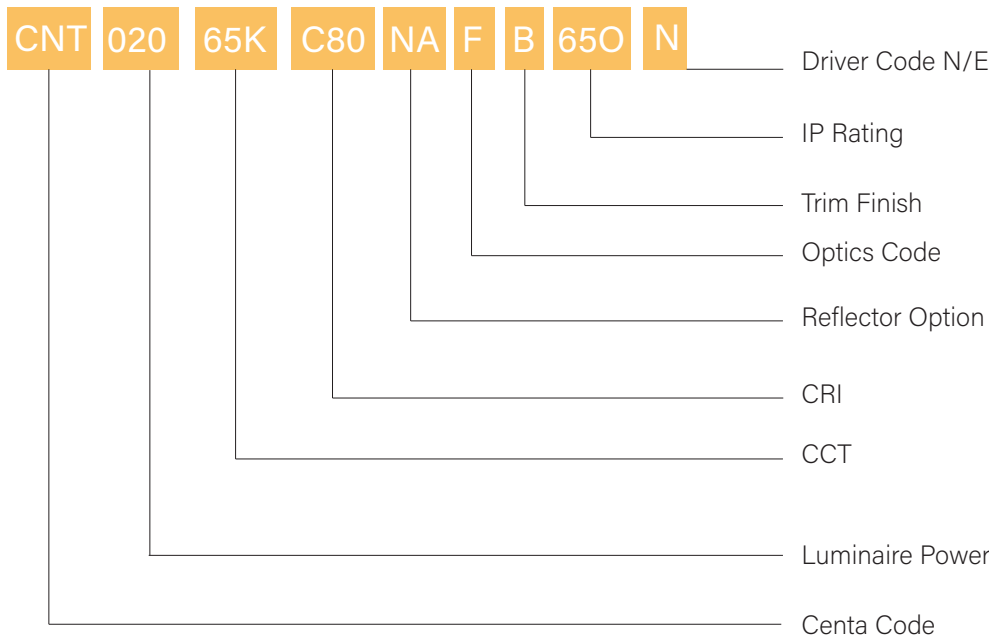

Product combinations along with their Ordering codes

Alpha Numeric Code	CCT	Control Type	Lumens	IP Rating	Ordering Code
CENTA 15W					
CNT01530KC80NAFB65ON	3000K	On/Off	1500lms	IP65	729800001
CNT01540KC80NAFB65ON	4000K	On/Off	1500lms	IP65	729800002
CNT01565KC80NAFB65ON	6500K	On/Off	1500lms	IP65	729800003
CENTA 20W					
CNT02030KC80NAFB65ON	3000K	On/Off	2000lms	IP65	729800004
CNT02040KC80NAFB65ON	4000K	On/Off	2000lms	IP65	729850005
CNT02065KC80NAFB65ON	6500K	On/Off	2000lms	IP65	729800006
CENTA 35W					
CNT03530KC80NAFB65ON	3000K	On/Off	3500lms	IP65	729800007
CNT03540KC80NAFB65ON	4000K	On/Off	3500lms	IP65	729850008
CNT03565KC80NAFB65ON	6500K	On/Off	3500lms	IP65	729800009

Specification Code Details

Grill accessories to be ordered additional:

Made in UK

5 Years Warranty