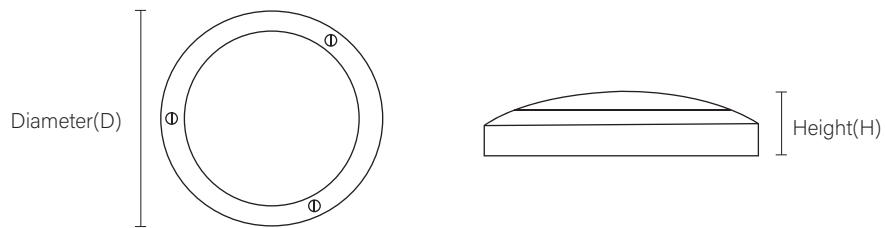

Dimensional Details

Dimensional table

1500lms	D:223mm, H: 70mm
2000lms	D:275mm, H: 70mm
3500lms	D:275mm, H: 70mm

Available CCTS

3000K	30K
4000K	40K
6500K	65K

Available Power

15W	015
20W	020
35W	035

Available CRI

80 CRI	C80

Driver Options

Switched	N

IP Rating

IP65	650