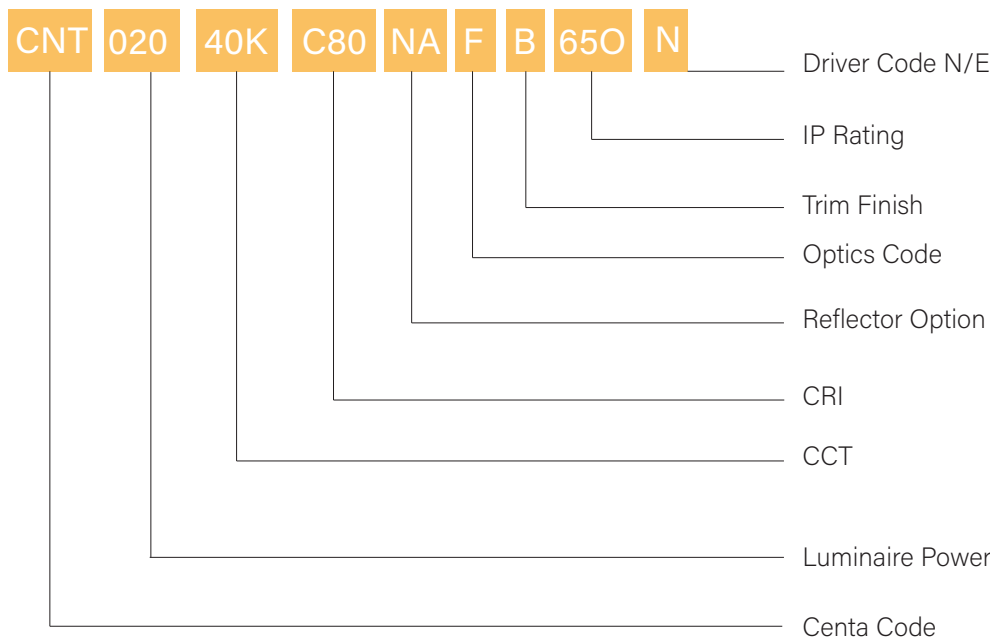

Product combinations along with their Ordering codes

Alpha Numeric Code	CCT	Control Type	Lumens	IP Rating	Ordering Code
CENTA 15W					
CNT01530KC80NAFB65ON	3000K	On/Off	1500lms	IP65	729800001
CNT01540KC80NAFB65ON	4000K	On/Off	1500lms	IP65	729800002
CNT01565KC80NAFB65ON	6500K	On/Off	1500lms	IP65	729800003
CENTA 20W					
CNT02030KC80NAFB65ON	3000K	On/Off	2000lms	IP65	729800004
CNT02040KC80NAFB65ON	4000K	On/Off	2000lms	IP65	729850005
CNT02065KC80NAFB65ON	6500K	On/Off	2000lms	IP65	729800006
CENTA 35W					
CNT03530KC80NAFB65ON	3000K	On/Off	3500lms	IP65	729800007
CNT03540KC80NAFB65ON	4000K	On/Off	3500lms	IP65	729850008
CNT03565KC80NAFB65ON	6500K	On/Off	3500lms	IP65	729800009

Specification Code Details

Grill accessories to be ordered additional: