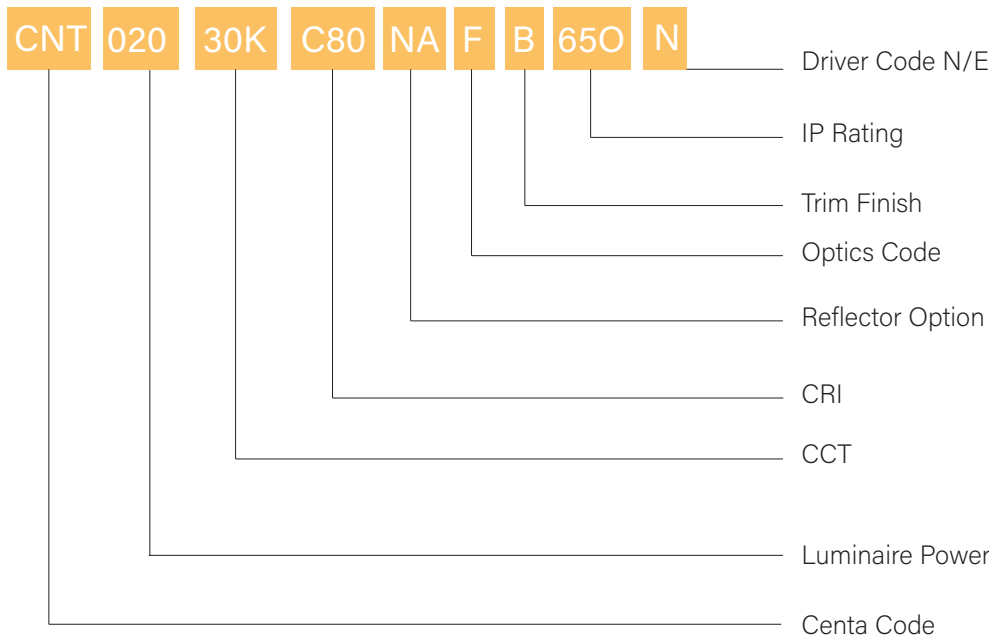

Product combinations along with their Ordering codes

Alpha Numeric Code	CCT	Control Type	Lumens	IP Rating	Ordering Code
CENTA 15W					
CNT01530KC80NAFB65ON	3000K	On/Off	1500lms	IP65	729800001
CNT01540KC80NAFB65ON	4000K	On/Off	1500lms	IP65	729800002
CNT01565KC80NAFB65ON	6500K	On/Off	1500lms	IP65	729800003
CENTA 20W					
CNT02030KC80NAFB65ON	3000K	On/Off	2000lms	IP65	729800004
CNT02040KC80NAFB65ON	4000K	On/Off	2000lms	IP65	729850005
CNT02065KC80NAFB65ON	6500K	On/Off	2000lms	IP65	729800006
CENTA 35W					
CNT03530KC80NAFB65ON	3000K	On/Off	3500lms	IP65	729800007
CNT03540KC80NAFB65ON	4000K	On/Off	3500lms	IP65	729850008
CNT03565KC80NAFB65ON	6500K	On/Off	3500lms	IP65	729800009

Specification Code Details

Grill accessories to be ordered additional: