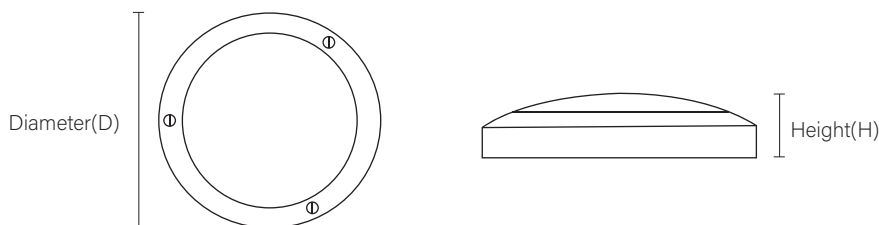

Dimensional Details

Dimensional table

1500lms	D:223mm, H: 70mm
2000lms	D:275mm, H: 70mm
3500lms	D:275mm, H: 70mm

Available CCTS

3000K	30K
4000K	40K
6500K	65K

Available Power

15W	015
20W	020
35W	035

Available CRI

80 CRI	C80

Driver Options

Switched	N

IP Rating

IP65	650