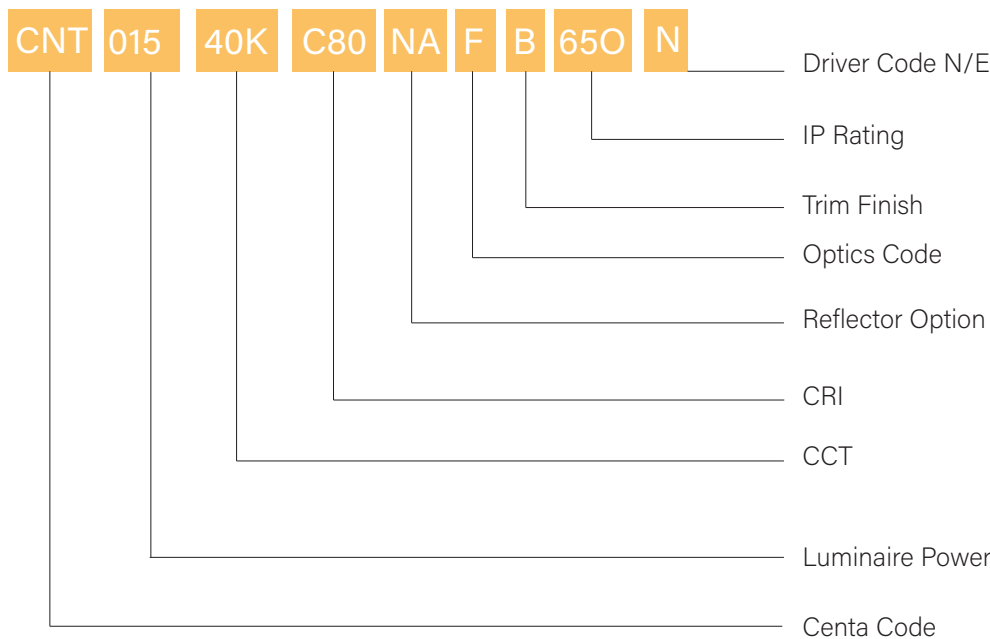

Product combinations along with their Ordering codes

Alpha Numeric Code	CCT	Control Type	Lumens	IP Rating	Ordering Code
CENTA 15W					
CNT01530KC80NAFB65ON	3000K	On/Off	1500lms	IP65	729800001
CNT01540KC80NAFB65ON	4000K	On/Off	1500lms	IP65	729800002
CNT01565KC80NAFB65ON	6500K	On/Off	1500lms	IP65	729800003
CENTA 20W					
CNT02030KC80NAFB65ON	3000K	On/Off	2000lms	IP65	729800004
CNT02040KC80NAFB65ON	4000K	On/Off	2000lms	IP65	729850005
CNT02065KC80NAFB65ON	6500K	On/Off	2000lms	IP65	729800006
CENTA 35W					
CNT03530KC80NAFB65ON	3000K	On/Off	3500lms	IP65	729800007
CNT03540KC80NAFB65ON	4000K	On/Off	3500lms	IP65	729850008
CNT03565KC80NAFB65ON	6500K	On/Off	3500lms	IP65	729800009

Specification Code Details

Grill accessories to be ordered additional: