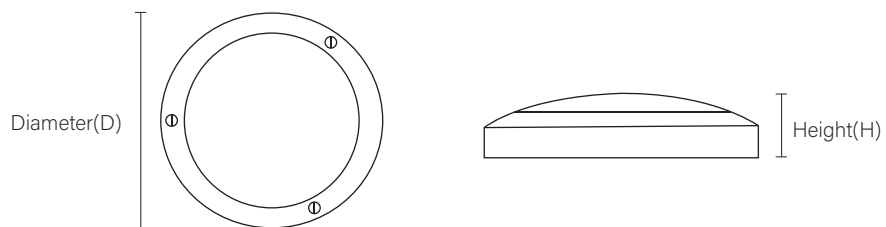

## General Information

Mounting Type
Surface
Product Type
LED Bulkhead
IP Rating
IP65
Housing Type
Die Cast Aluminium
LED Binning
McAdam<5
Housing Color
RAL 9005 Traffic Black
Input Supply
AC 220-240V, 50/60Hz
Control Gear
Tridonic/Vossloh Schwabe
Control Type
On/Off
Output Power
15W
Fitting Lumens
>100lm/W
Beam Angle
Wide Beam 110°
Primary Optics
NA
Secondary Optics
Opal Diffuser
Lumen output
1500lms
Vandal proof
Yes
Anti-corrosion
Yes
Chip Family
Osram
CCT
3000K
Lifetime
50000H
CRI
80
Length
Refer Dimensional table
Height
Refer Dimensional table

## Description

Circular surface-mounted weather-proof luminaire For wall or ceiling mounting. With opal polycarbonate diffuser, impact resistant. With finely structured attractive matt decorative surface. Circular diffuser, spherical, especially dimensionally stable. Luminaire diameter Ø 223 and 275mm, luminaire height 70 mm. Permissible ambient temperature (ta): - +55 °C. IP65, impact resistance level IK10, switchable. The luminaire complies with the fundamental requirements of basic lighting standards

## Dimensional Details

## Dimensional table

1500lms	D:223mm, H: 70mm
2000lms	D:275mm, H: 70mm
3500lms	D:275mm, H: 70mm