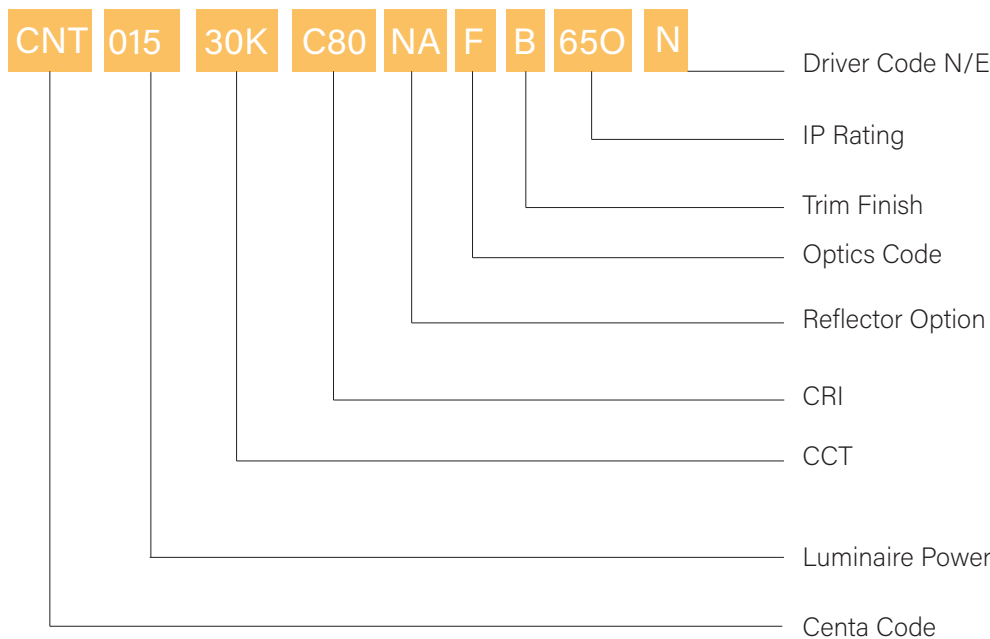

Product combinations along with their Ordering codes

Alpha Numeric Code	CCT	Control Type	Lumens	IP Rating	Ordering Code
CENTA 15W					
CNT01530KC80NAFB65ON	3000K	On/Off	1500lms	IP65	729800001
CNT01540KC80NAFB65ON	4000K	On/Off	1500lms	IP65	729800002
CNT01565KC80NAFB65ON	6500K	On/Off	1500lms	IP65	729800003
CENTA 20W					
CNT02030KC80NAFB65ON	3000K	On/Off	2000lms	IP65	729800004
CNT02040KC80NAFB65ON	4000K	On/Off	2000lms	IP65	729850005
CNT02065KC80NAFB65ON	6500K	On/Off	2000lms	IP65	729800006
CENTA 35W					
CNT03530KC80NAFB65ON	3000K	On/Off	3500lms	IP65	729800007
CNT03540KC80NAFB65ON	4000K	On/Off	3500lms	IP65	729850008
CNT03565KC80NAFB65ON	6500K	On/Off	3500lms	IP65	729800009

Specification Code Details

Grill accessories to be ordered additional: